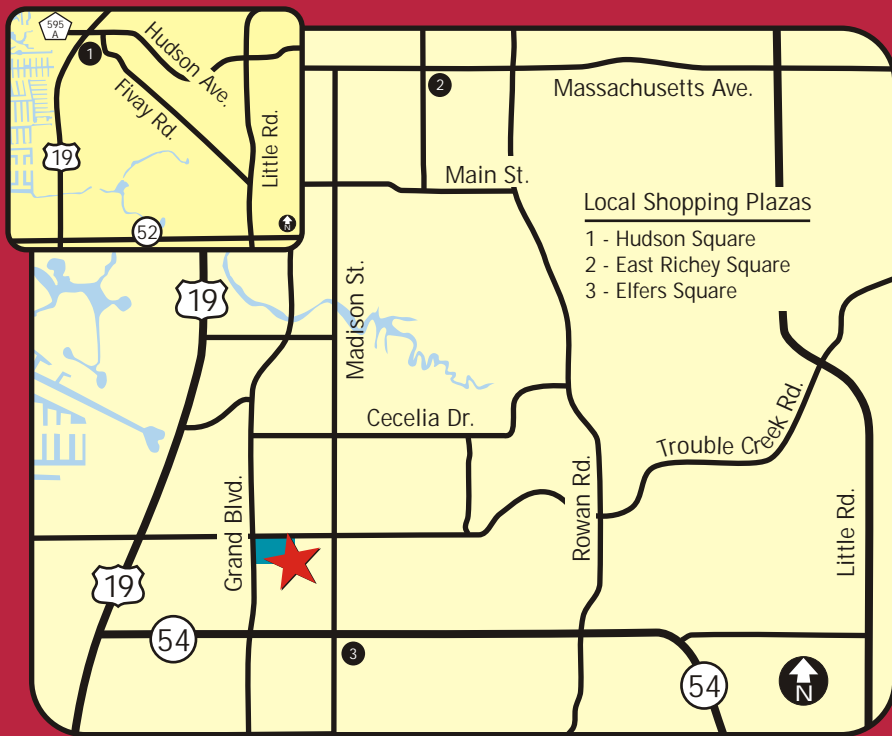

Please Contact Trouble Creek Square Shopping Center for More Information or to Schedule an Appointment.

(727) 847-2036 or (813) 984-1533

Email: unitsavailable@yahoo.com